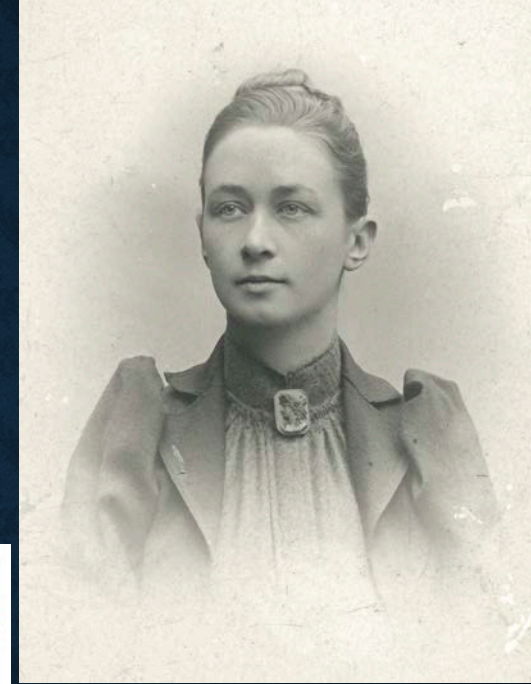

WOMEN IN NORDIC HISTORY

National Nordic Museum

VIKING WOMEN AT HOME

VIKING WARRIOR WOMEN

AUD THE DEEP MINDED

OLGA OF KIEV

GUDRID THORBJORNARDOTTIR

TRACE GUDRID'S TRAVELS ON YOUR OWN MAP!

HELENE SCHJERFBECK

THEA FOSS

VIGDIS FINNBOGADOTTIR

GRETA THUNBERG

SANNA MARIN

ELISABETH JERICHAU- BAUMANN

HILMA AF KLINT

ANNA ANCHER