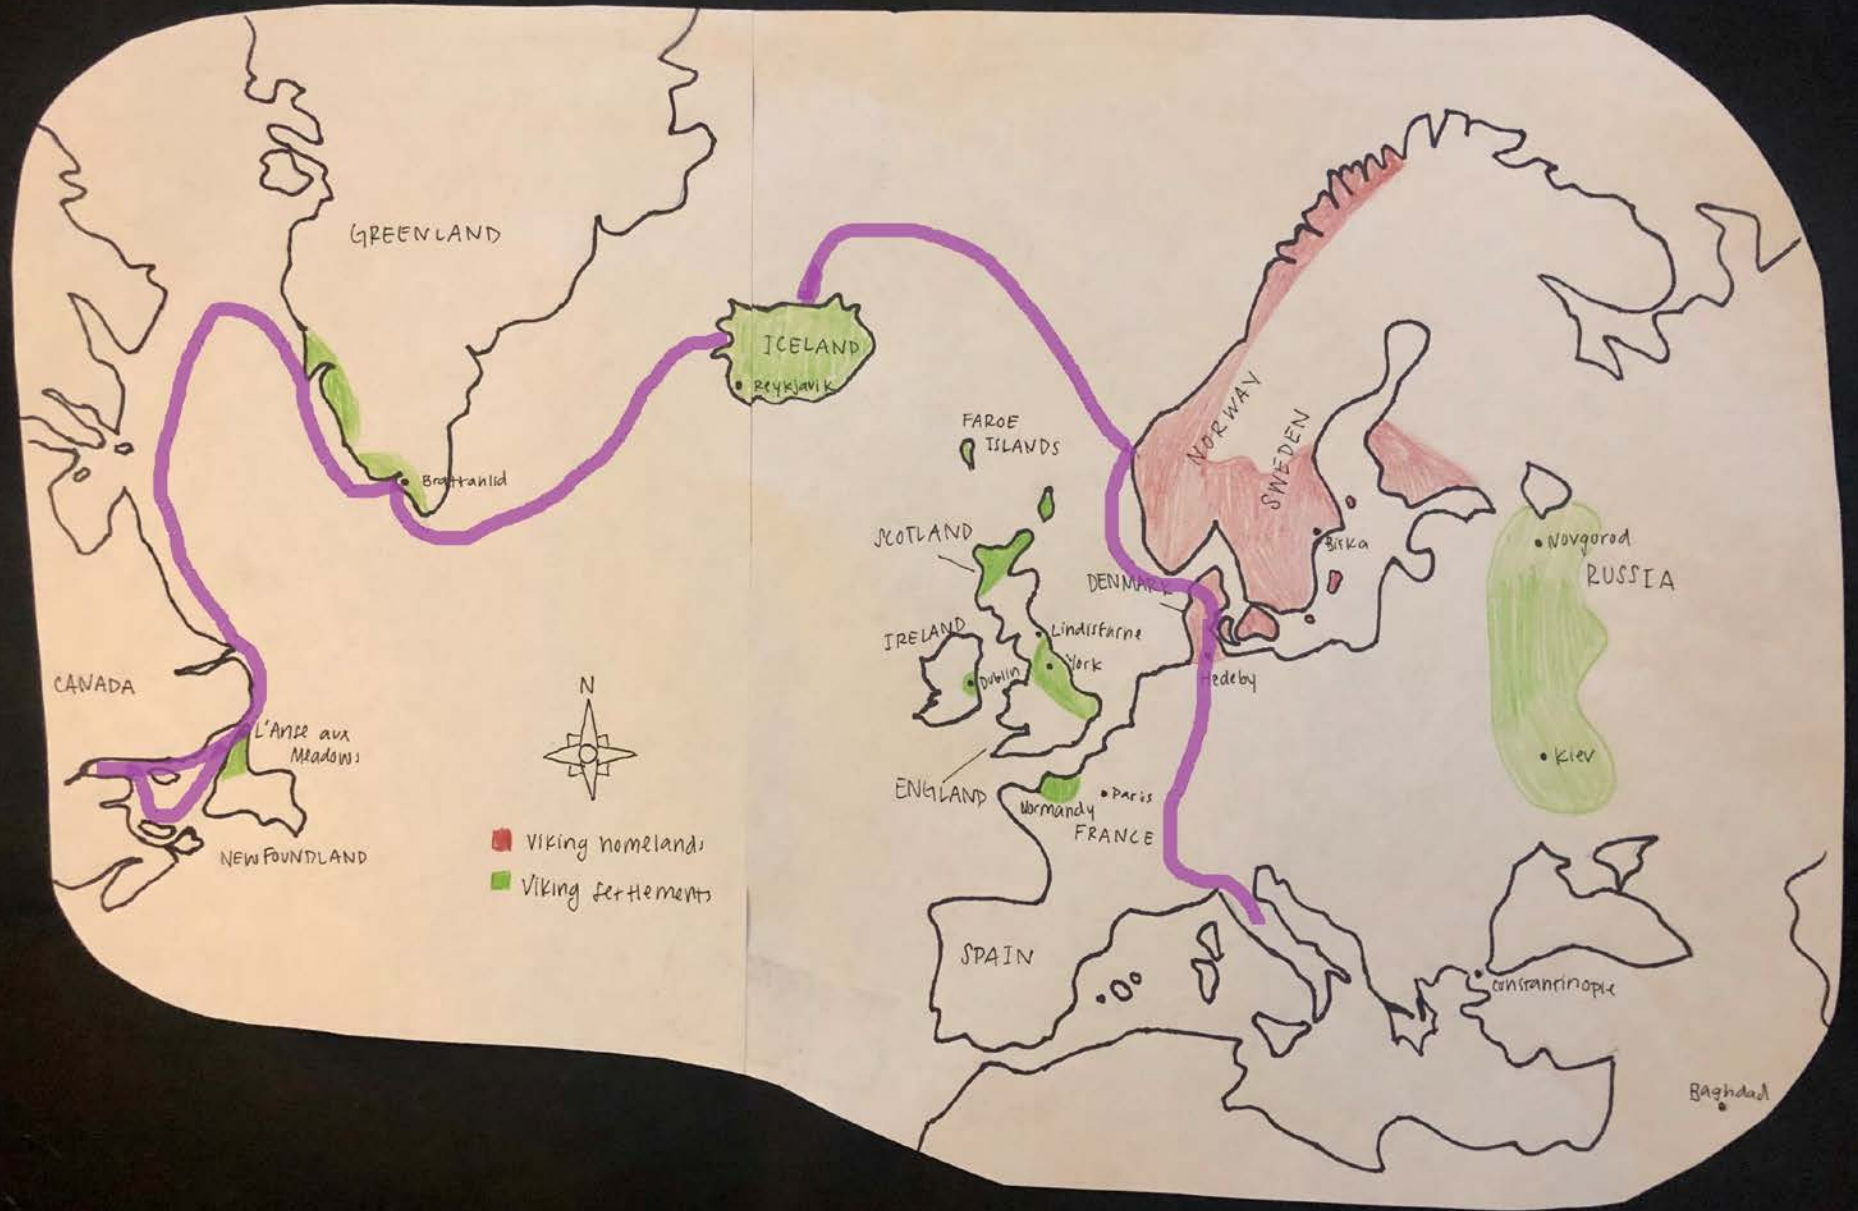

WOMEN IN NORDIC HISTORY

National Nordic Museum

VIKING WOMEN AT HOME

VIKING WARRIOR WOMEN

AUD THE DEEP MINDED

OLGA OF KIEV

GUDRID THORBJORNARDOTTIR

TRACE GUDRID'S TRAVELS ON YOUR OWN MAP!

NORDIC WOMEN'S HISTORY THROUGH PRIMARY SOURCES

Take a look at the primary sources provided in the lesson packet and use the discussion questions!

MARGARET I OF DENMARK

QUEEN KRISTINA OF SWEDEN

CAMILLA COLLETT