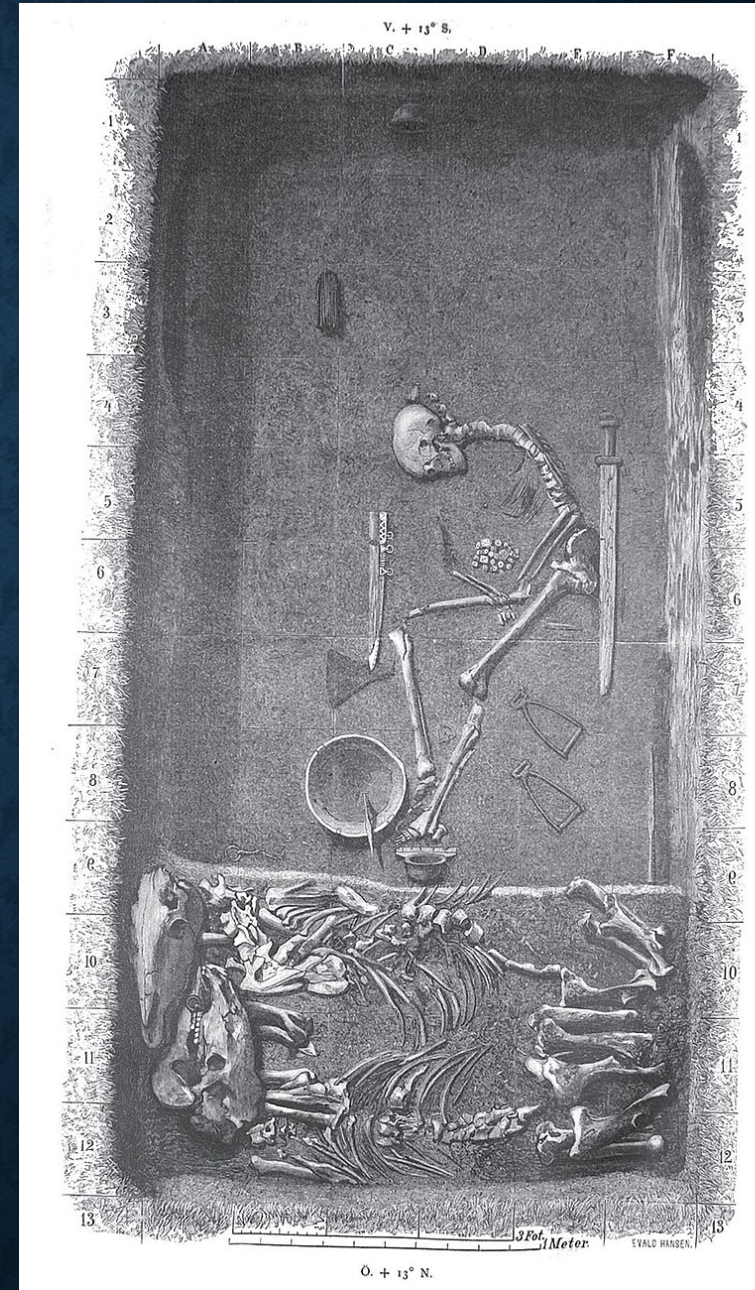

WOMEN IN NORDIC HISTORY

National Nordic Museum

VIKING WOMEN AT HOME

VIKING WARRIOR WOMEN

AUD THE DEEP MINDED

OLGA OF KIEV

GUDRID THORBJORNARDOTTIR

TRACE GUDRID'S TRAVELS ON YOUR OWN MAP!

NORDIC WOMEN'S HISTORY THROUGH PRIMARY SOURCES

Take a look at the primary sources provided in the lesson packet and use the discussion questions!

MARGARET I OF DENMARK

QUEEN KRISTINA OF SWEDEN

CAMILLA COLLETT