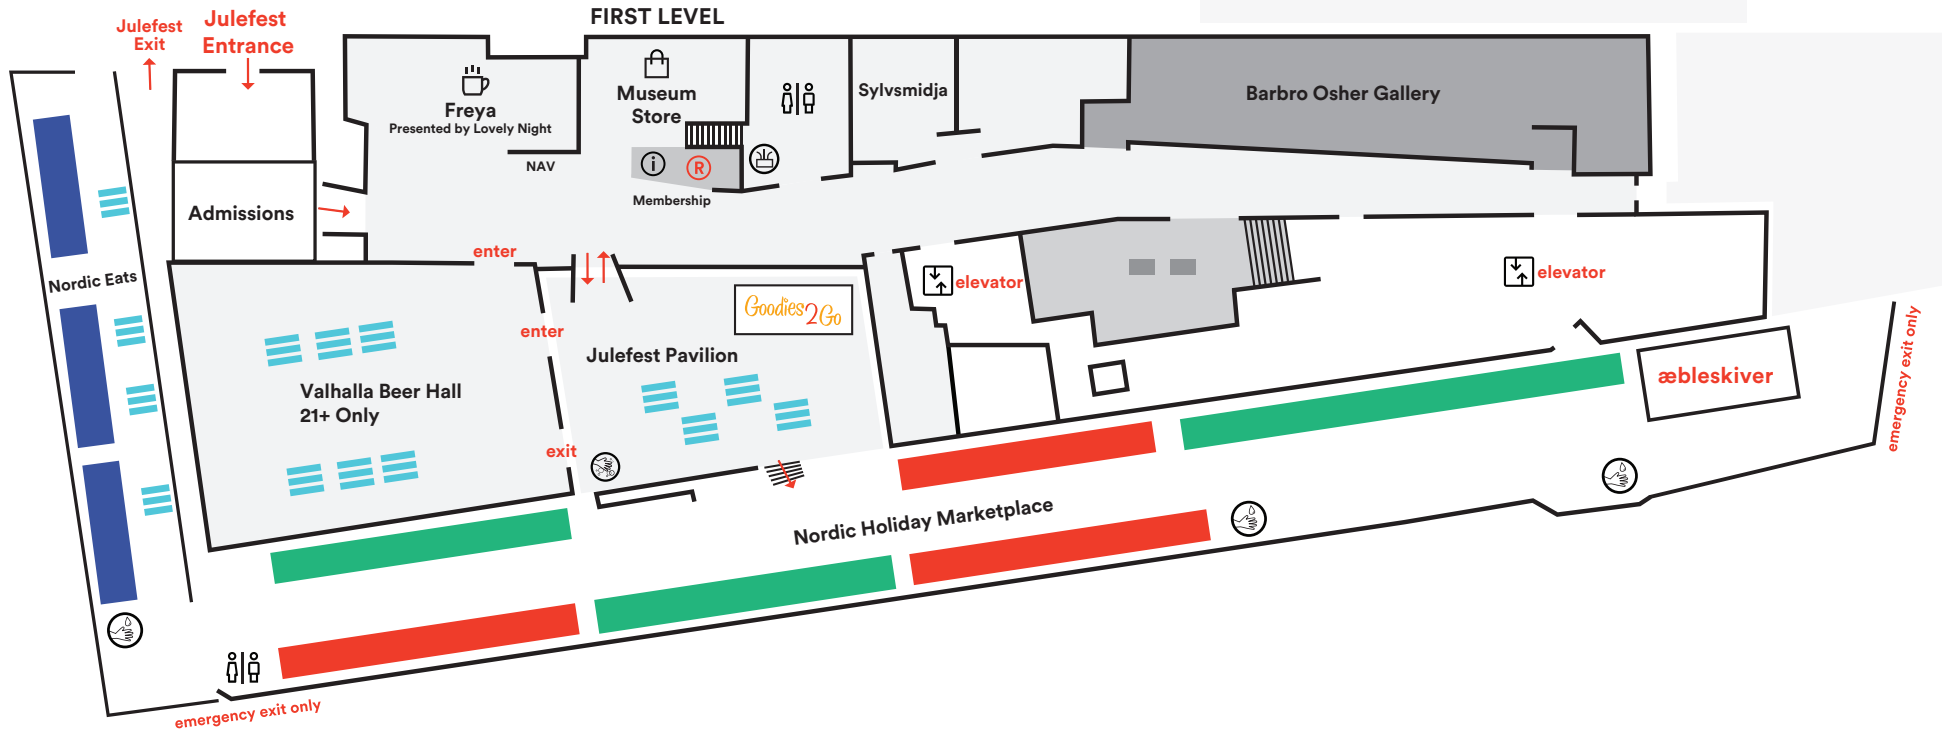

46TH ANNUAL
Julefest November 18 & 19, 2023 | 10AM–5PM

SECOND LEVEL

- Information
- Water Fountain
- Hand Washing Station
- Raffle
- Restroom
- Seating

FIRST LEVEL

Youth & Family (Second Level)

- Photos with Santa
- Activity Book
- Holiday Craft

Music

- Valhalla Beer Hall (21+ Only)

Membership + Information Desk

- First Aid, Lost & Found

Selfie Stations

- Troll—Museum Entrance
- Dala Horse—Fjord Hall
- Tomtes—Fjord Hall

Nordic Eats

- Ableskiver
- Freya Café
- Food Trucks
- Goodies2Go
- Kaffeeklatsch Pretzels—Valhalla Beer Hall

THANK YOU TO OUR JULEFEST 2023 SPONSORS:

SKÅL

JULEFEST AFTER DARK AT SKÅL BEER HALL

Saturday, November 18, 5 til close
 5429 Ballard Ave NW

Show staff your Julefest ticket for a free pretzel!

Julefest Vendors & Music

Sunday, November 19

VALHALLA BEER HALL

- 10:30–Hjärta Herring
- 11:30–Skandia Kapell
- 12:30–Metro Gnomes
- 1:30–Duet Friends
- 2:30–Sprida Ut
- 3:30–Karusellen
- 4:15–Iceland Groove Project

Become a Member Today!
Enjoy 365 days of Nordic Spirit!