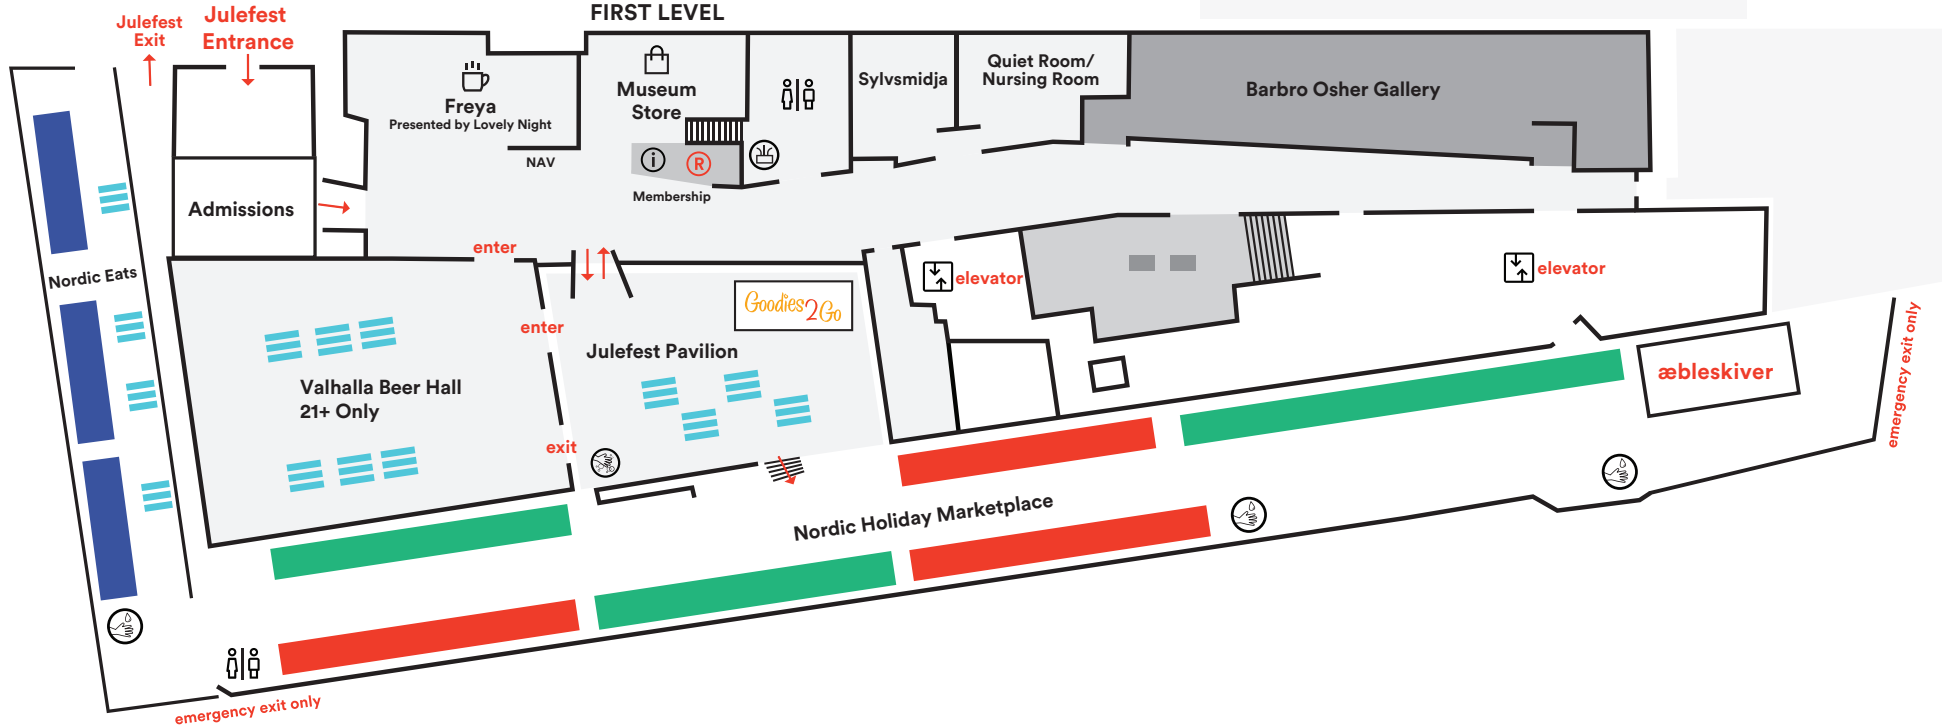

47TH ANNUAL
Julefest

November 22: Night Market 21+ | 5–9pm
November 23 & 24 | 10am–5pm

SECOND LEVEL

- Information
- Water Fountain
- Hand Washing Station
- Raffle
- Restroom
- Seating

FIRST LEVEL

Youth & Family Activities
(Second Level)

- Photos with Santa
- Santa Letters
- Tomte Hunt

Music

- Valhalla Beer Hall (21+ Only)

Membership + Information Desk

- First Aid, Lost & Found

Selfie Stations

- Troll—Museum Entrance
- Dala Horse—Fjord Hall
- Tomtes—Fjord Hall

NORDIC EATS (FOOD TRUCKS)

- Alaska N Dumplings
- Campers Coffee
- Five Hooks Seafood
- Manic Meatballs
- Monster Dogs
- Pop's Popcorn
- Skål Beer Hall
(located in Valhalla Beer Hall)

We're pleased to welcome the following performers to the Valhalla Beer Hall, and Nordic Holiday Market.

Sunday, November 24

VALHALLA BEER HALL

- 10:30—AllSpice
- 11:30—TinnFelen
- 12:30—Hjarta Herring
- 1:30—Karuseelen
- 2:30—MetroGnomes
- 3:30—Duet Friends
- 4:20—Fjellerkene

Become a Member Today!
Enjoy 365 days of Nordic Spirit!